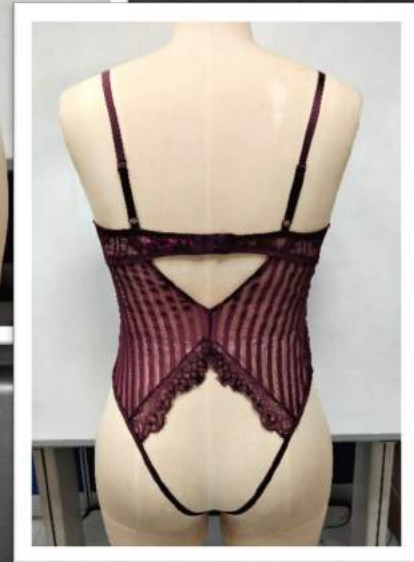

Price range: $5.70 to $6.70

MOQ: 18000pcs, MCQ:6000pcs

Production LT:120Days