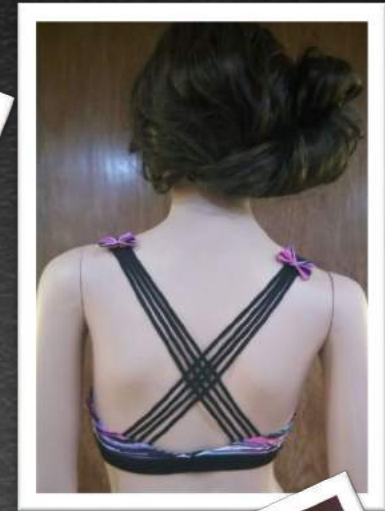

Ladies Sportswear

Price range/pc: $3.10 to $4.30
MOQ: 18000pcs, MCQ:6000pcs
Production LT:120Days