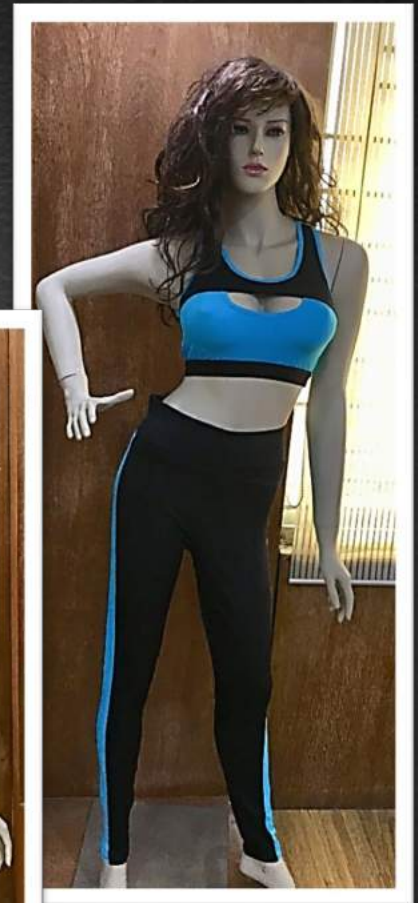

Ladies Sportswear

Price range/set: $5.50 to $6.50
MOQ: 18000pcs, MCQ:6000pcs
Production LT:120Days