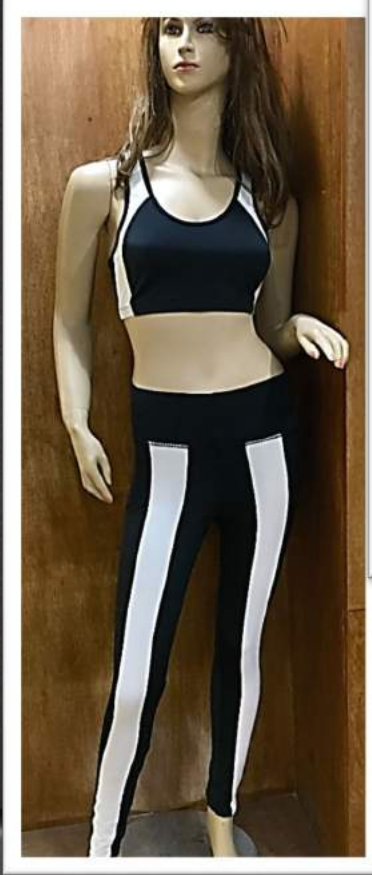

Ladies Sportswear

Price range/set: $5.50 to $6.50
MOQ: 18000pcs, MCQ:6000pcs
Production LT:120Days