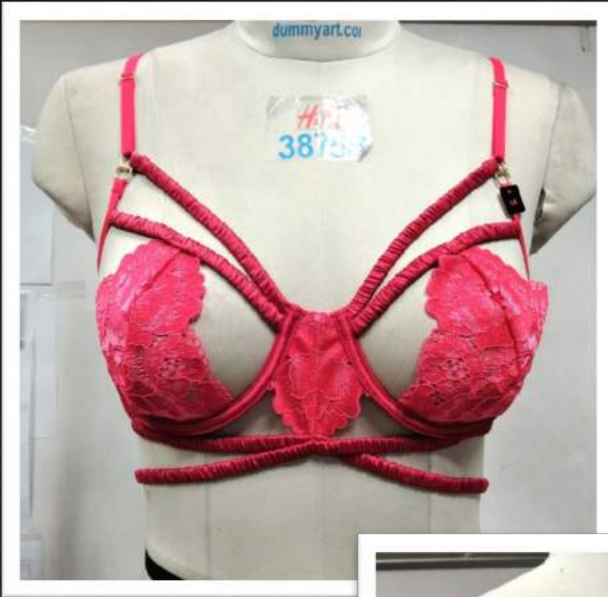

Product Presentation

APPARELS
Amora

Ladies Underwear

Fancy Products

Style : Bodysuit/Basques
Lace-83% Polyamide
17% Elastane

Price range: \$6.50 to \$7.20
MOQ: 18000pcs, MCQ:6000pcs
Production LT:120Days

Fancy Products

Style : Strappy Unlined

Lace Bra

Fabrication/Shell:88%

Polyamide 12%

Elastane,

Lace-83% Polyamide

17% Elastane

Price range: \$4.25 to \$4.70

Production LT:120Days

Fancy Products

Style : Open Frame

Bodysuit

Shell:82%

Polyamide

18%Elastane

Style : Bodysuit/Basques