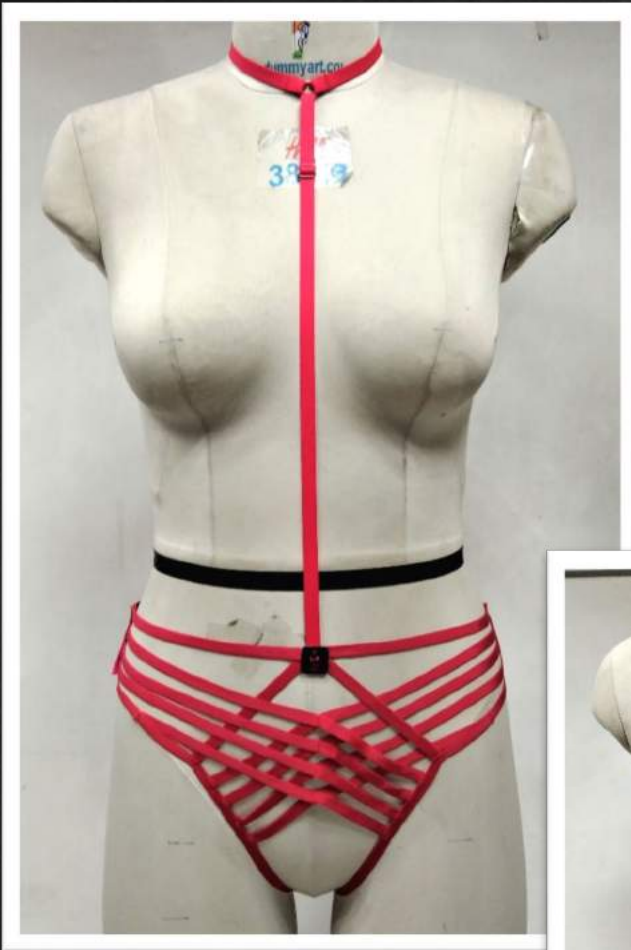

Style : Strappy Unlined

Lace Bra

Fabrication/Shell:88%

Polyamide 12%

Elastane,

Lace-83% Polyamide

17% Elastane

Price range: \$4.25 to \$4.70

Production LT:120Days

Fancy Products

Style : Open Frame

Bodysuit

Shell:82%

Polyamide

18%Elastane

Style : Bodysuit/Basques