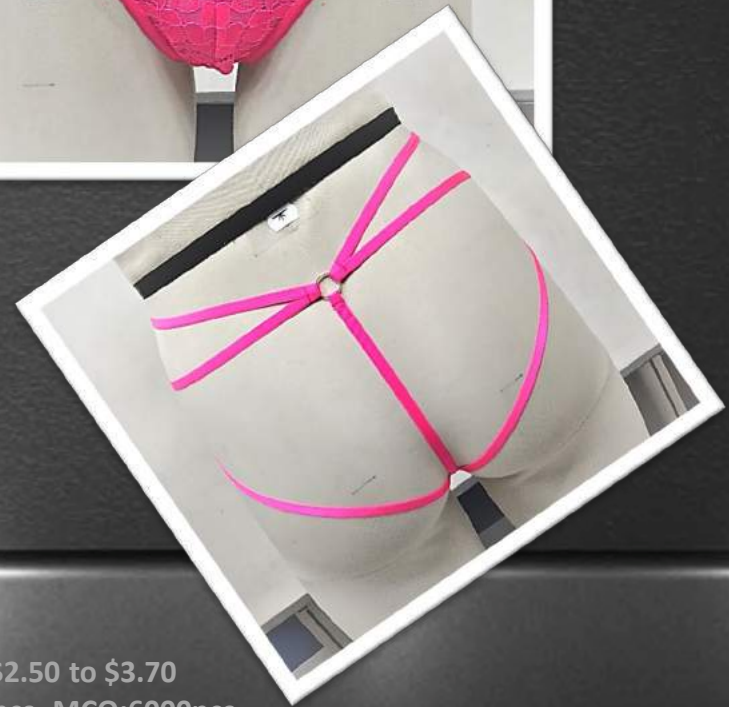

Fancy Products

Style : Crotchless Lace Panty
Lace-85% Polyamide 15%
Elastane

Price range: $2.50 to $3.70
MOQ: 18000pcs, MCQ:6000pcs
Production LT:120Days