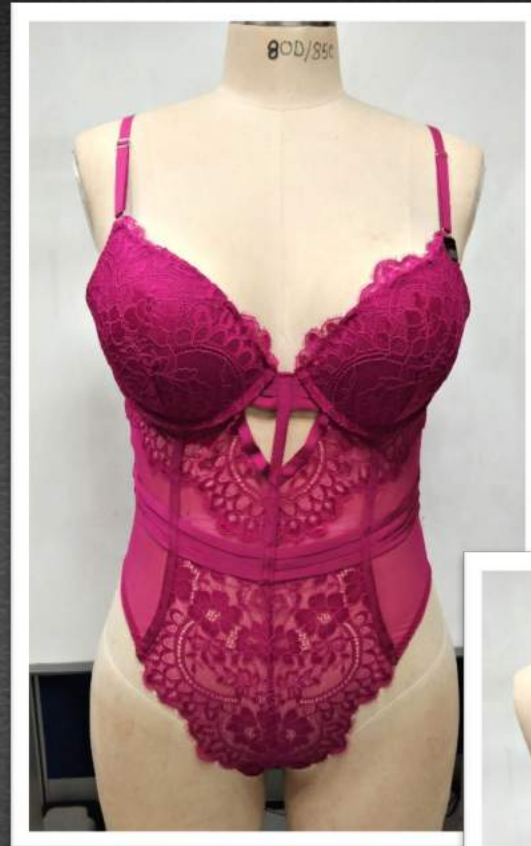

Product Presentation

APPARELS
Amora

Ladies Underwear

Fancy Products

Style : Bodysuit/Basques
Lace-83% Polyamide
17% Elastane

Price range: \$6.50 to \$7.20
MOQ: 18000pcs, MCQ:6000pcs
Production LT:120Days

Fancy Products

Style : Strappy Unlined

Lace Bra

Fabrication/Shell:88%

Polyamide 12%

Elastane,

Lace-83% Polyamide

17% Elastane

Price range: \$4.25 to \$4.70