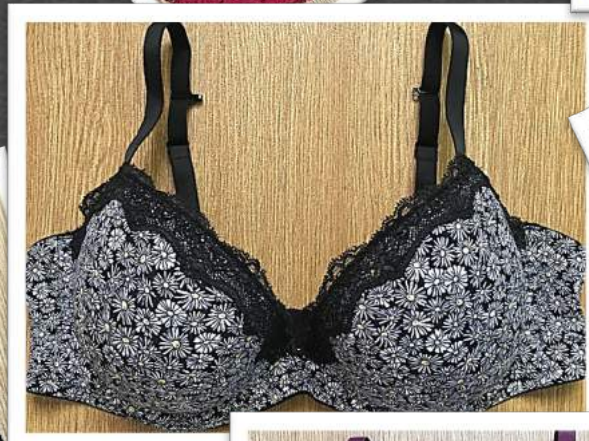

Different type of Bra

Price range: $2.90 to $4.50
MOQ: 18000pcs, MCQ:6000pcs
Production LT:120Days