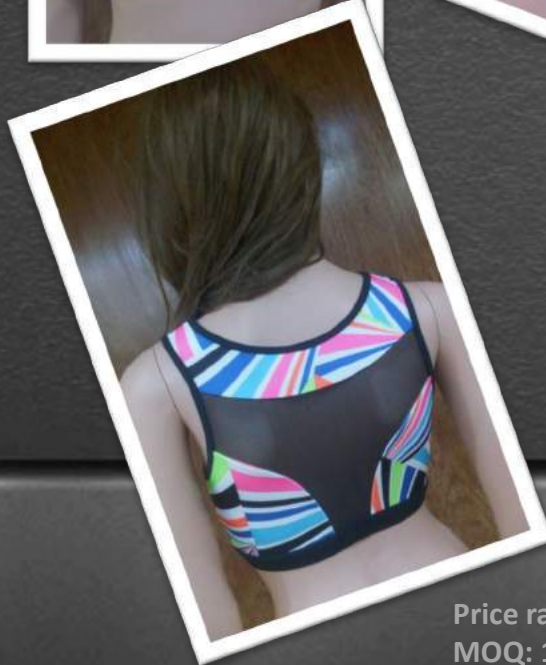

Ladies Sportswear

Price range/pc: $3.10 to $4.30
MOQ: 18000pcs, MCQ:6000pcs
Production LT:120Days