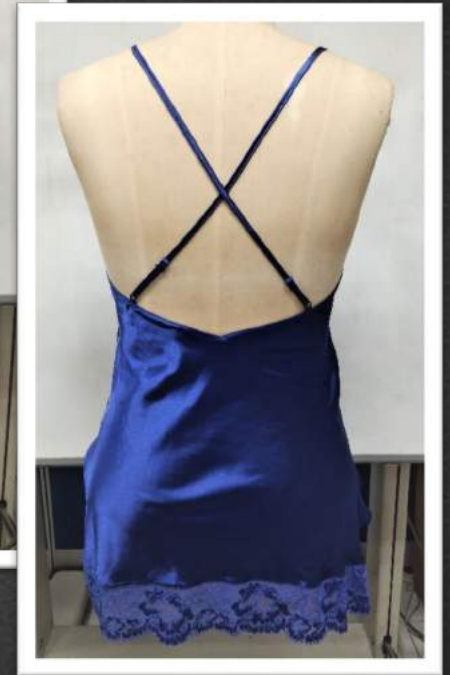

Fancy Products

Style : Satin and Lace Chemise
Fabrication: Shell: 90%
Polyamide 10% Elastane,
Lace-83% Polyamide
17% Elastane

Price range: $4.85 to $5.10
MOQ: 18000pcs, MCQ: 6000pcs
Production LT: 120Days