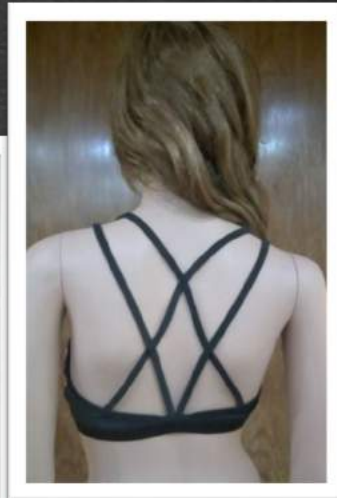

Ladies Sportswear

Price range/pc: $3.10 to $4.30
MOQ: 18000pcs, MCQ:6000pcs
Production LT:120Days