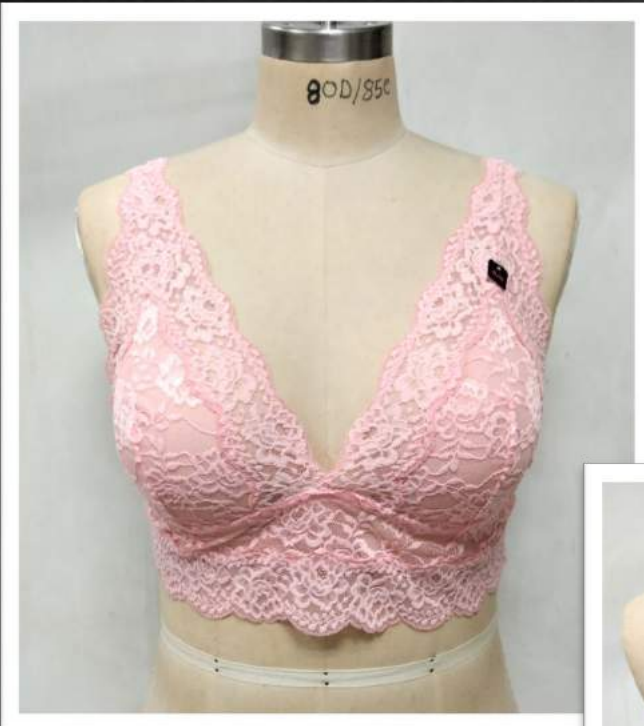

Fancy Products

Style : Panty

Fabrication: Shell: 88
% Polyamide 12%
Elastane,
Lace- 83% Polyamide
17% Elastane

Style : Longline Bra

Lace- 83% Polyamide
17% Elastane

Price range: $1.90 to $3.20
MOQ: 18000pcs, MCQ: 6000pcs
Production LT: 120Days