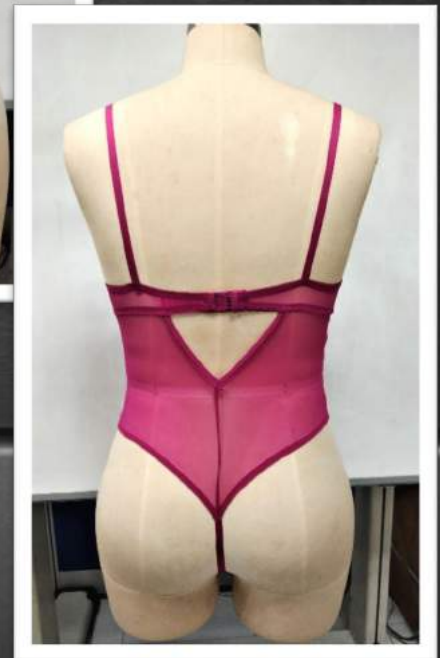

Product Presentation

APPARELS
Amora

Ladies Underwear

Fancy Products

Style : Bodysuit/Basques
Lace-83% Polyamide
17% Elastane

Price range: \$6.50 to \$7.20
MOQ: 18000pcs, MCQ:6000pcs
Production LT:120Days

Fancy Products

Style : Strappy Unlined

Lace Bra

Fabrication/Shell:88%

Polyamide 12%

Elastane,

Lace-83% Polyamide

17% Elastane

Price range: \$4.25 to \$4.70

Production LT:120Days

Fancy Products

Style : Open Frame

Bodysuit

Shell:82%

Polyamide

18%Elastane

Style : Bodysuit/Basques