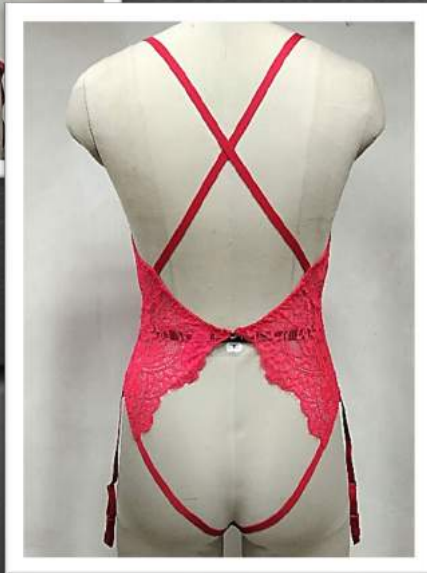

Fancy Products

Style : Bodysuit/Basques

Lace-83% Polyamide

17% Elastane