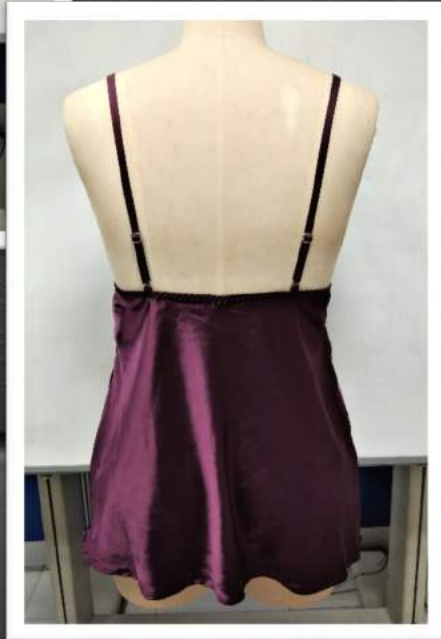

Style : Ladies Camisole

Lace-83% Polyamide
17% Elastane