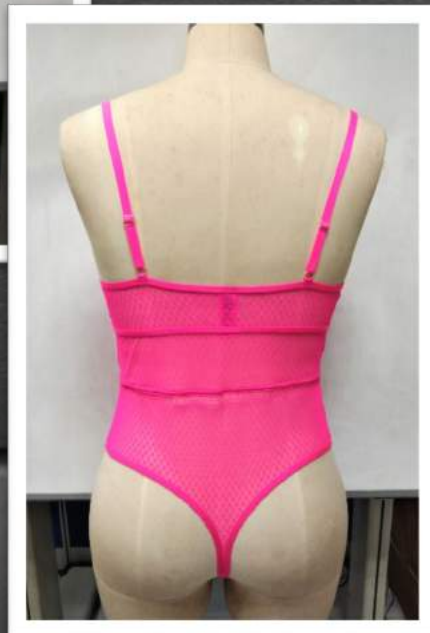

Production LT:120Days

Fancy Products

Style : Open Frame

Bodysuit

Shell:82%

Polyamide

18%Elastane

Style : Bodysuit/Basques

Fabrication/Shell:88%

Polyamide 12% Elastane,

Lace-83% Polyamide

17% Elastane

Price range: \$3.70 to \$6.50
MOQ: 18000pcs, MCQ:6000pcs
Production LT:120Days

Fancy Products

Style : Corset

Fabrication/Shell:88%
Polyamide 12% Elastane,
Lace-83% Polyamide
17% Elastane