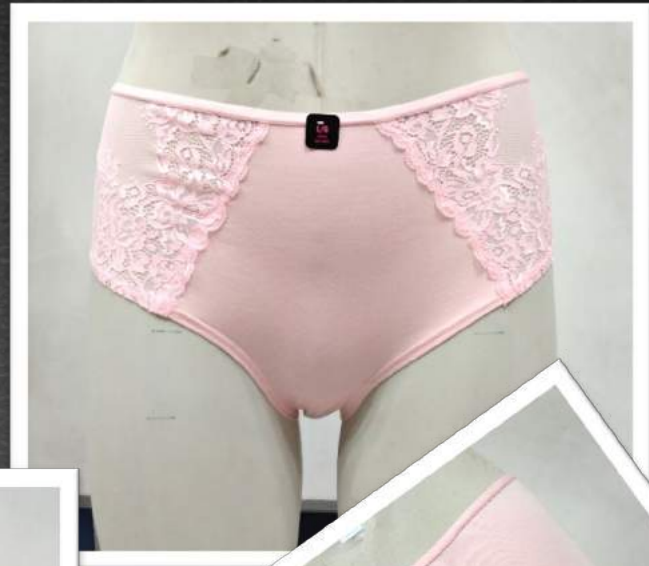

Fancy Products

Style : Panty

Fabrication: Shell: 88
% Polyamide 12%
Elastane,
Lace- 83% Polyamide
17% Elastane

Style : Longline Bra

Lace- 83% Polyamide
17% Elastane

Price range: $1.90 to $3.20
MOQ: 18000pcs, MCQ: 6000pcs
Production LT: 120Days