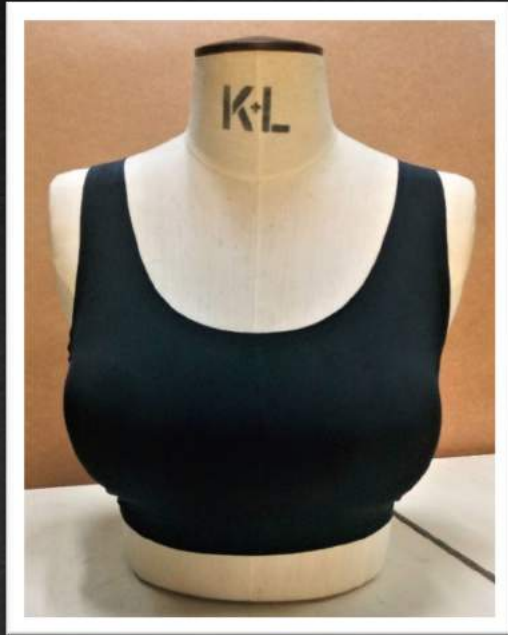

Bonded Price range: $4.10 to $5.50
MOQ: 18000pcs, MCQ:6000pcs
Production LT:120Days

Bonded & Free Cut

Free cut Price range: $1.40 to $1.90
MOQ: 18000pcs, MCQ:6000pcs
Production LT:120Days