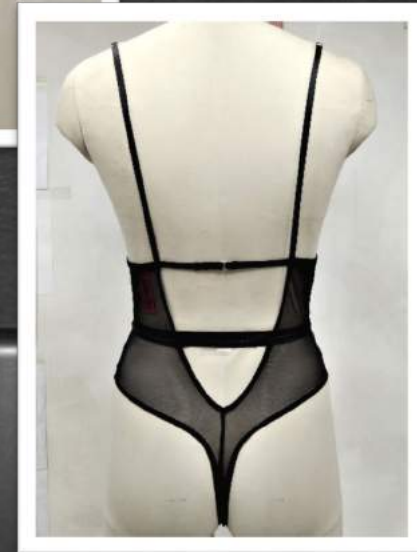

Price range: $3.70 to $6.50
MOQ: 18000pcs, MCQ:6000pcs
Production LT:120Days