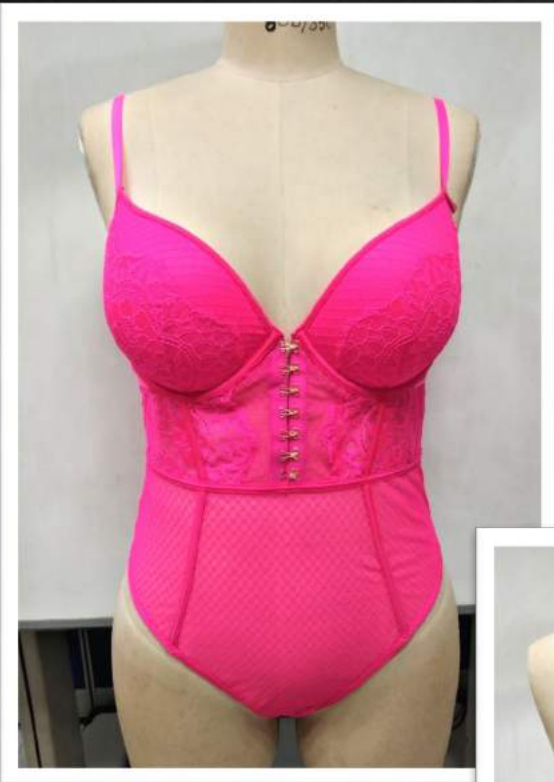

Fabrication/Shell:88%

Polyamide 12% Elastane,

Lace-83% Polyamide

17% Elastane

Price range: \$3.70 to \$6.50
MOQ: 18000pcs, MCQ:6000pcs
Production LT:120Days

Fancy Products

Style : Corset

Fabrication/Shell:88%
Polyamide 12% Elastane,
Lace-83% Polyamide
17% Elastane