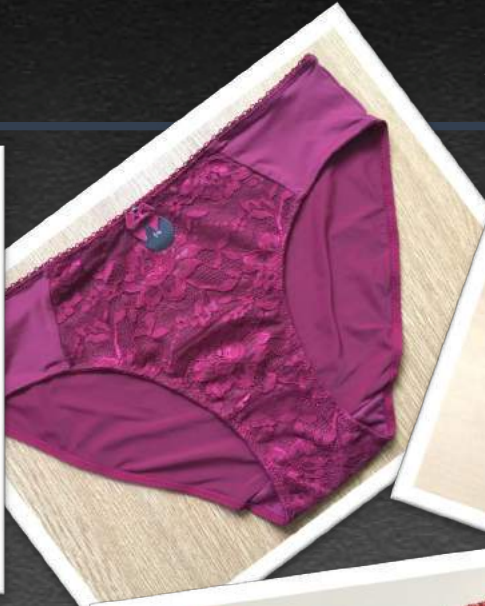

Lace Panty / Brief / Thong

Price range: $1.50 to $2.40
MOQ: 18000pcs, MCQ:6000pcs
Production LT:120Days