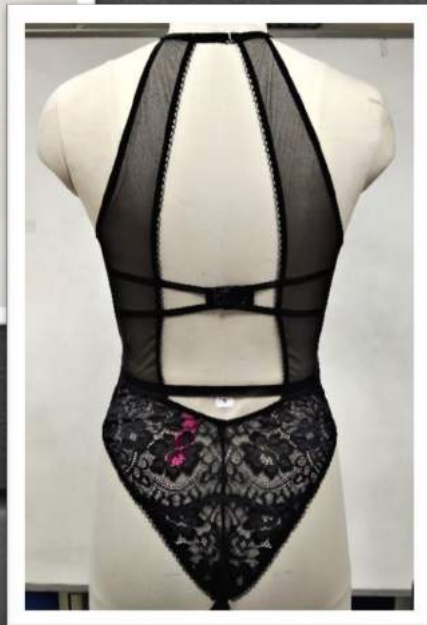

Product Presentation

APPARELS
Amora

Ladies Underwear

Fancy Products

Style : Bodysuit/Basques
Lace-83% Polyamide
17% Elastane

Price range: \$6.50 to \$7.20
MOQ: 18000pcs, MCQ:6000pcs
Production LT:120Days

Fancy Products

Style : Strappy Unlined

Lace Bra

Fabrication/Shell:88%

Polyamide 12%

Elastane,

Lace-83% Polyamide

17% Elastane

Price range: \$4.25 to \$4.70