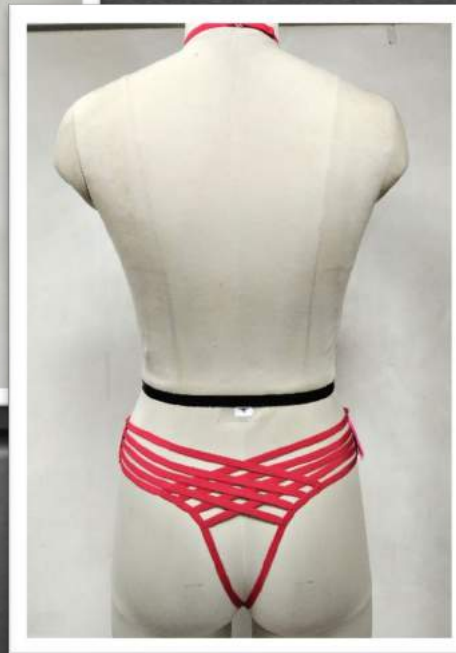

Price range: $3.70 to $6.50
MOQ: 18000pcs, MCQ:6000pcs
Production LT:120Days